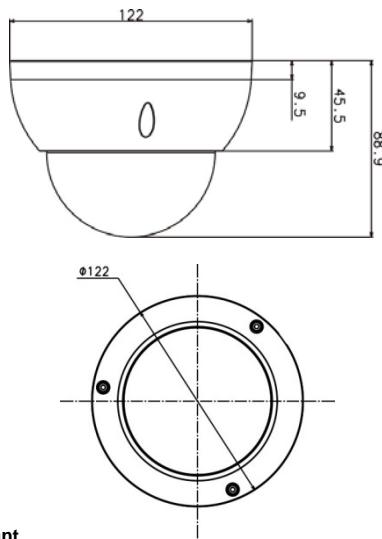

1.3 Megapixel 720p Weatherproof Dome Camera Equipped with IR LED

Key Features

- High-performance CMOS image sensor.
- Vari Focal : 2.8 - 12 mm
- H.264 & MJPEG dual-stream encoding
- 30fps@1.3 M (1280 × 960) & 30fps@720p (1280 × 720).
- Support ICR for day time and night time operation.
- Max. IR LEDs length 20 m.
- IP66 rated water and dust resistant.
- PoE.

Appearance

Specifications

Camera	
Image Sensor	Approx. 1/3 type CMOS image sensor
Min Illumination	0.1 lx / F1.4 (color)*, 0 lx (IR on) ^{*1}
Gain	Auto/ Manual
Back light compensation	BLC/ HLC/ WDR
Shutter speed	Auto/ Manual, 1/3 sec~1/100000 sec
Day / Night	Auto(ICR) / Color/ Black & White
IR LED Light	Irradiation distance: 20 m
White Balance	Auto/ Manual
Digital Noise Reduction	3DNR ON/ OFF
Privacy masking	Up to 4 areas
Video Motion Detection	On/ Off
Lens	
Focal Length	2.8 – 12 mm
Angular Field of View	H: 28°(TELE) to 92° (WIDE) V: 17°(TELE) to 28°(WIDE)
Network	
Network	10BASE-T/ 100BASE-TX, RJ45 connector
Resolution	1.3 M (1280x960) / 720P (1280x720)/ D1 (704x576/704x480) / CIF (352x288/352x240)
Image compression method	H.264/ MJPEG
Frame Rate	1 to 30 fps
Protocol	IPv4/IPv6, HTTP, HTTPS, SSL, TCP/IP, UDP, UPnP, ICMP, IGMP, SNMP, RTSP, RTP, SMTP, NTP, DHCP, DNS, PPPoE, DDNS, FTP, IP Filter, QoS, Bonjour, ONVIF compatible
Maximum concurrent access number	20 users (Number of sessions that can connect to cameras at the same time)
General	
Safety	UL(UL60950-1),C-UL(CAN/CSA C22.2 No.60950-1), IEC60950-1
EMS	FCC(Part15 ClassA), ICES003 ClassA, EN55022 ClassB, EN55024
Power source	12 V DC, PoE (IEEE802.3af compliant)
Power Consumption	12 V DC: 590 mA / Approx. 7.1 W PoE 48 V DC: 150 mA / Approx. 7.2 W (Class 0 device)
Ambient Operating Temperature / Humidity	-30 °C to +60 °C {-22 °F to 140 °F} 10 % to 95 % (no condensation)
Water and Dust Resistance	Main body: IP66
Vandal Resistant	IK10
Dimensions	Φ122 mm × 89 mm (H) {ø4-26/32 inches × 3-1/2 inches (H)}
Weight (approx.)	Approx. 500 g {1.1 lbs}